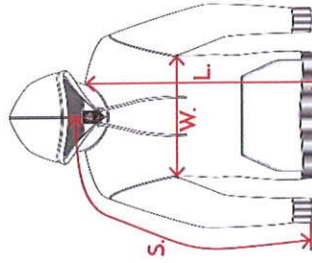

School Apparel - Gradhoodies

EASTDALE EAGLES 2018 GRADHOODIE Option #2

(See Option #1 on Front Page)

Product Details	Decoration Details	Available Sizes	Available Colours	Price
<p>Just Like Hero Brand Premium High Cotton Fleece; 80% cotton/20% Polyester; 13.8 oz.; Pilling Resistant, Low Shrinkage</p>	<p>School Name Embroidered on the front as shown, GRAD Class of 2018 embroidered on back, 3" High Personalized Name embroidered on lower back</p>	<p>Youth XLG, Adult Small, Adult Medium, Adult Large, Adult XLG, Adult 2XLG*</p>	<p>- Red - Black</p>	<p>\$53.00 Includes 3" High Embroidered Name on Lower Back</p>

ADULT UNISEX SIZING CHART

ADULT	S	M	L	XL	2XL
WIDTH (W)	20"	22"	24"	26"	28"
LENGTH (L)	26"	27"	28"	29"	30"
SLEEVE (S)	35"	36"	37"	38"	39"

YOUTH UNISEX SIZING CHART

YOUTH	XS	S	M	L	XL
WIDTH (W)	15"	16"	17"	18"	19"
LENGTH (L)	21"	22"	23"	24"	25"
SLEEVE (S)	26"	28"	30"	32"	34"