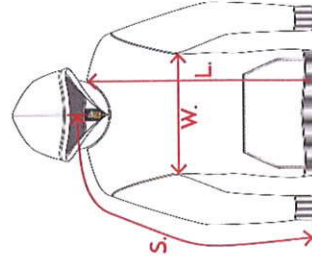

School Apparel - Gradhoodies

EASTDALE EAGLES 2018 GRADHOODIE Option #2

(See Option #1 on Front Page)

Product Details	Decoration Details	Available Sizes	Available Colours	Price
<p>Just Like Hero Brand Premium High Cotton Fleece; 80% cotton/20% Polyester; 13.8 oz.; Pilling Resistant, Low Shrinkage</p>	<p>School Name Embroidered on the front as shown, GRAD Class of 2018 embroidered on back, 3" High Personalized Name embroidered on lower back</p>	<p>Youth XLG, Adult Small, Adult Medium, Adult Large, Adult XLG, Adult 2XLG*</p>	<p>- Red - Black</p>	<p>\$53.00 Includes 3" High Embroidered Name on Lower Back</p>

ADULT UNISEX SIZING CHART

ADULT	S	M	L	XL	2XL
WIDTH (W)	20"	22"	24"	26"	28"
LENGTH (L)	26"	27"	28"	29"	30"
SLEEVE (S)	35"	36"	37"	38"	39"

YOUTH UNISEX SIZING CHART

YOUTH	XS	S	M	L	XL
WIDTH (W)	15"	16"	17"	18"	19"
LENGTH (L)	21"	22"	23"	24"	25"
SLEEVE (S)	26"	28"	30"	32"	34"